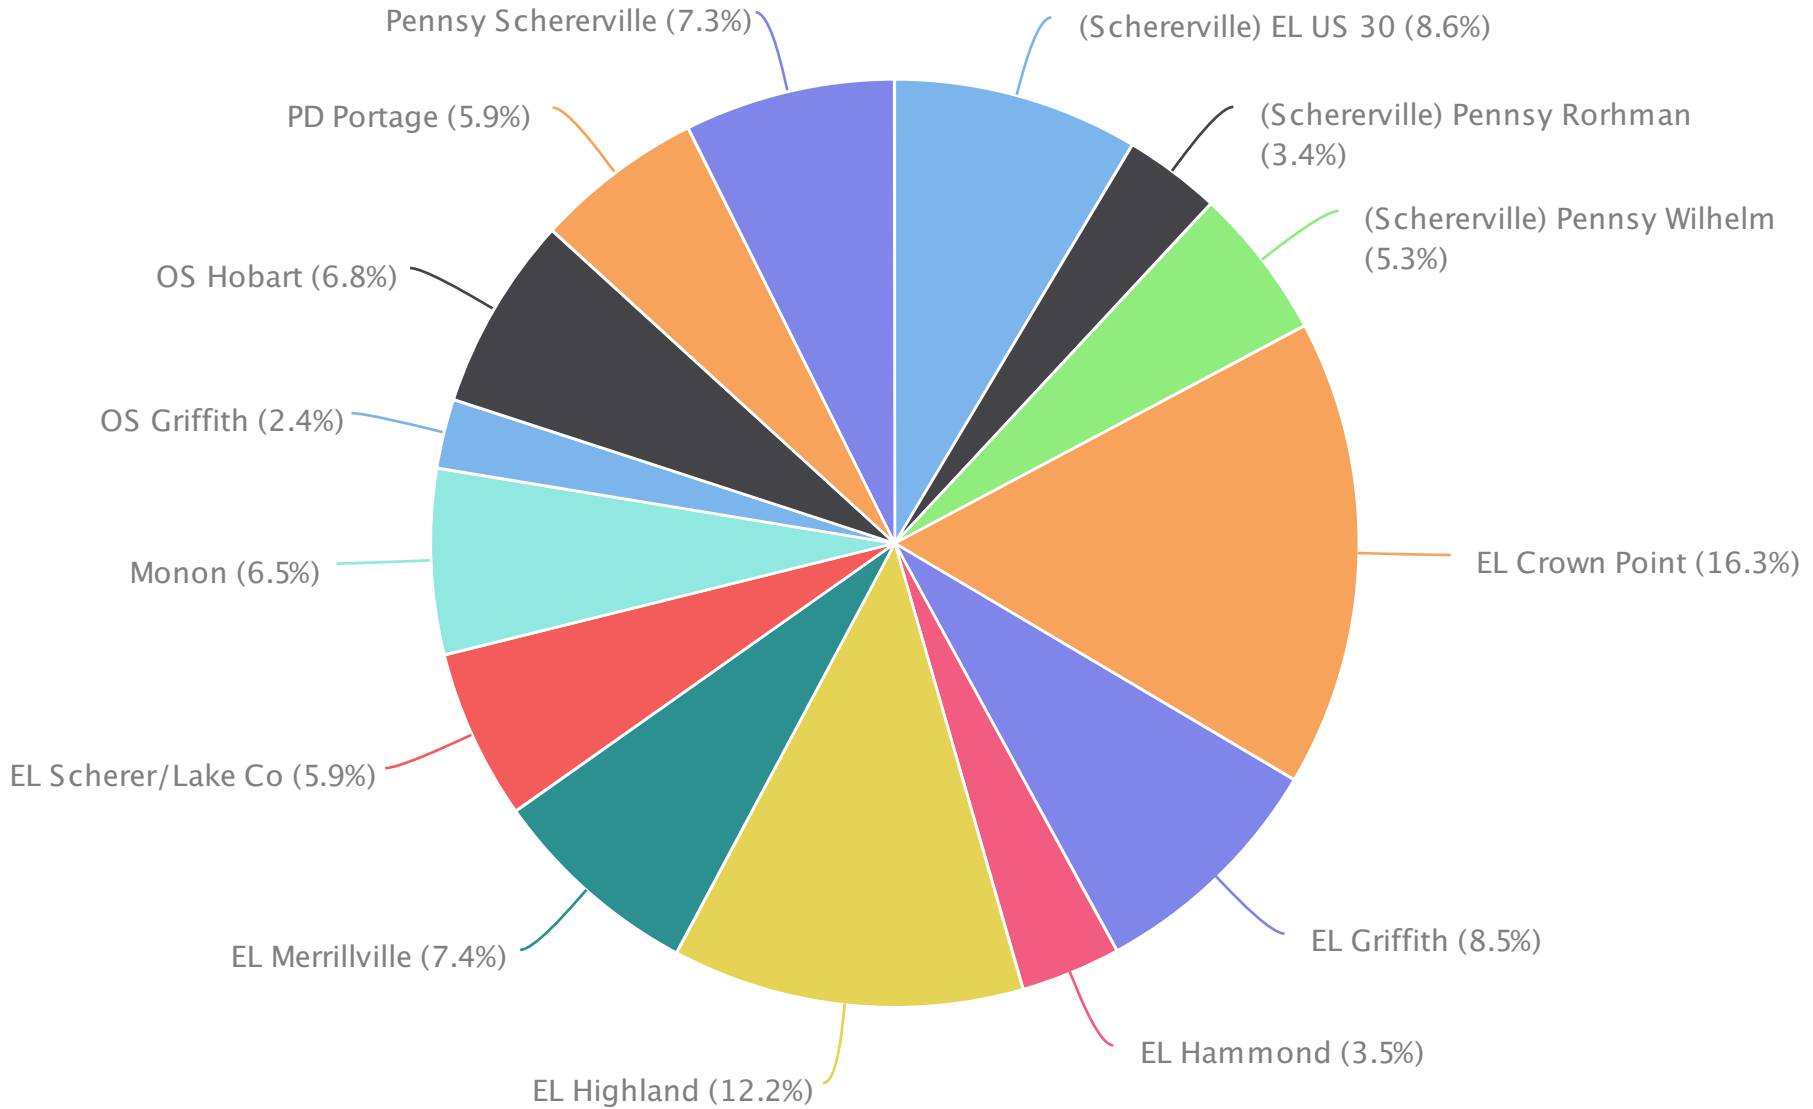

Compare Sites

2017-12-01 to 2018-02-28

Site Name	Daily Average
(Schererville) EL US 30	43.8 (8.6%)
(Schererville) Pennsy Rorhman	17.3 (3.4%)
(Schererville) Pennsy Wilhelm	27.2 (5.3%)
EL Crown Point	83.4 (16.3%)
EL Griffith	43.7 (8.5%)
EL Hammond	17.9 (3.5%)
EL Highland	62.7 (12.2%)
EL Merrillville	38 (7.4%)
EL Scherer/Lake Co	30.3 (5.9%)
Monon	33.1 (6.5%)
OS Griffith	12.4 (2.4%)
OS Hobart	34.7 (6.8%)
PD Chesterton	0 (0.0%)
PD Portage	30.1 (5.9%)
Pennsy Schererville	37.6 (7.3%)