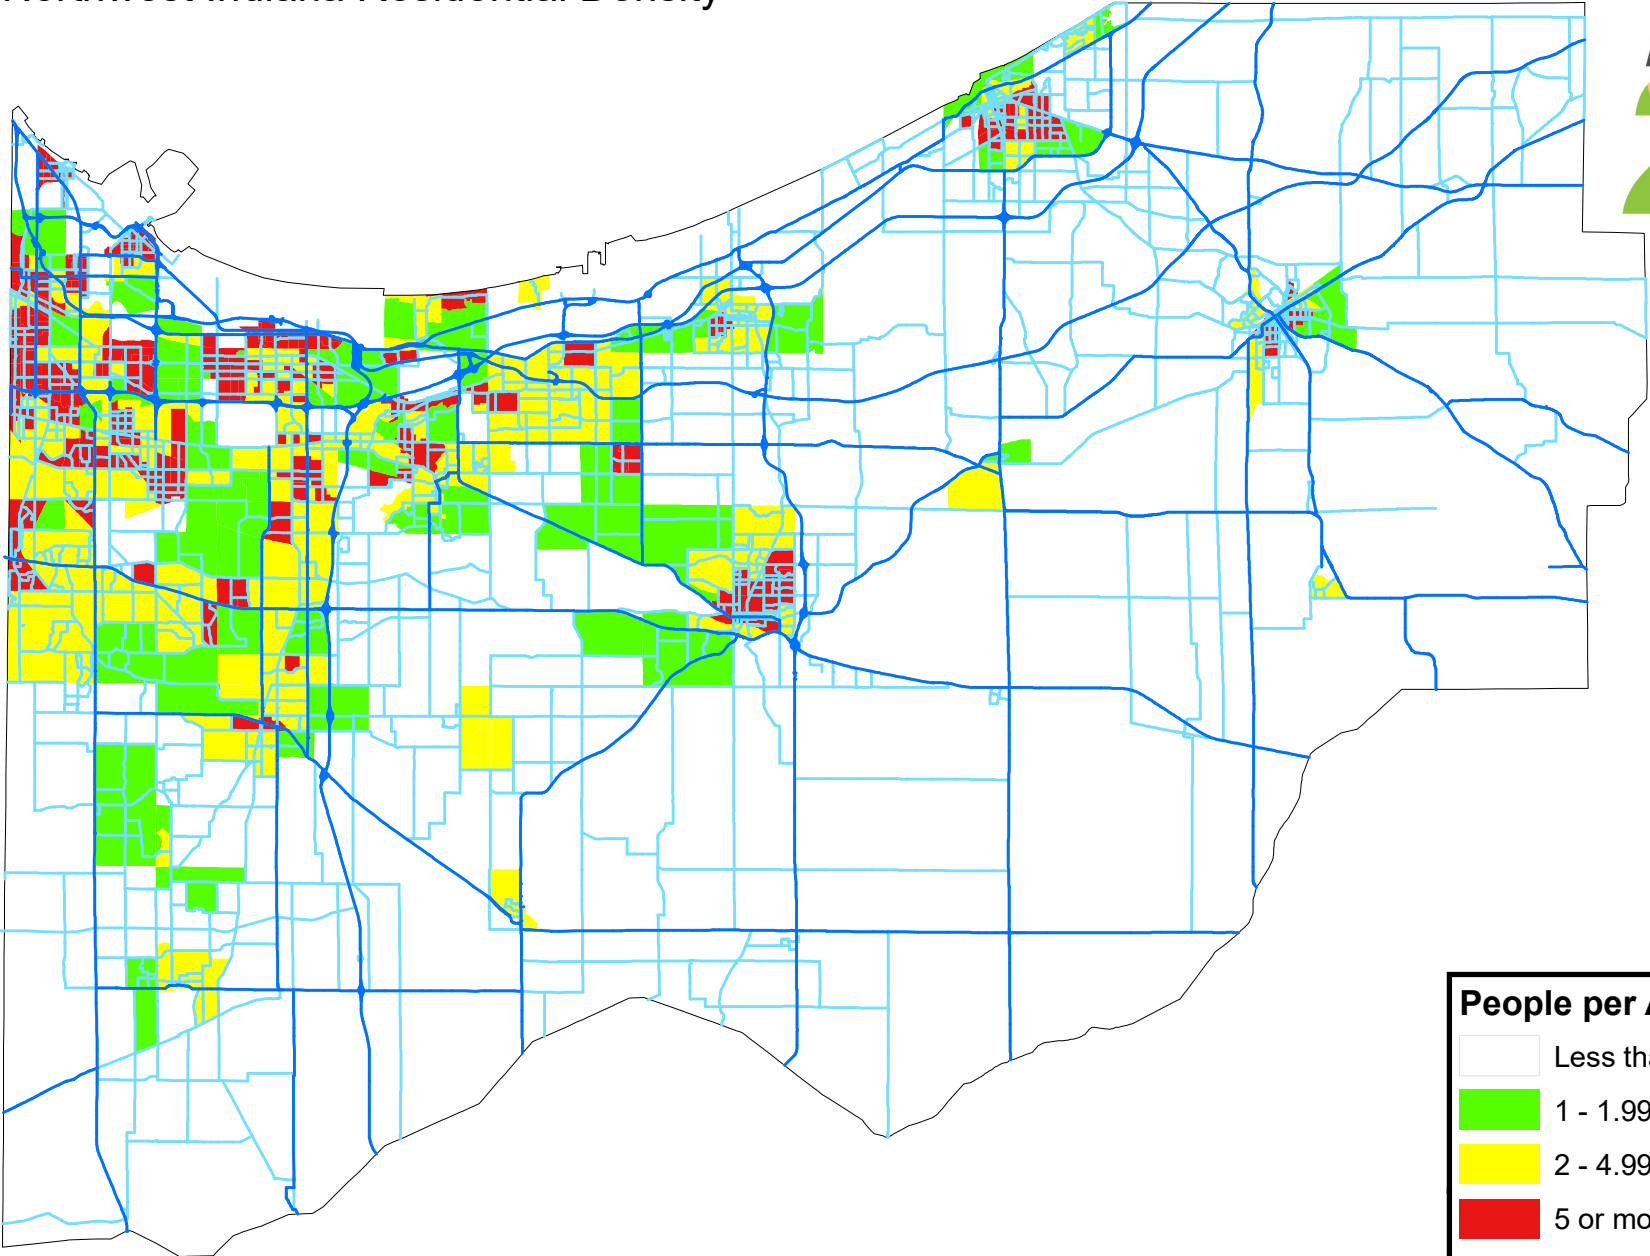

Northwest Indiana Residential Density

People per Acre

- Less than 1
- 1 - 1.99
- 2 - 4.99
- 5 or more

— INDOT Roads

— Locally Owned Federal-Aid Eligible Roads